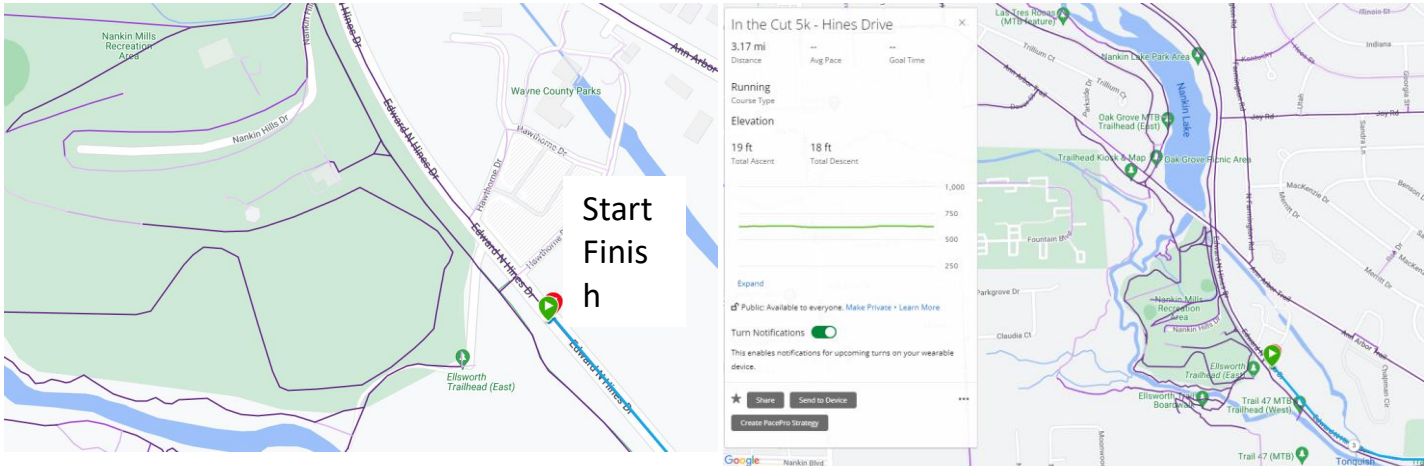

2022 - Course