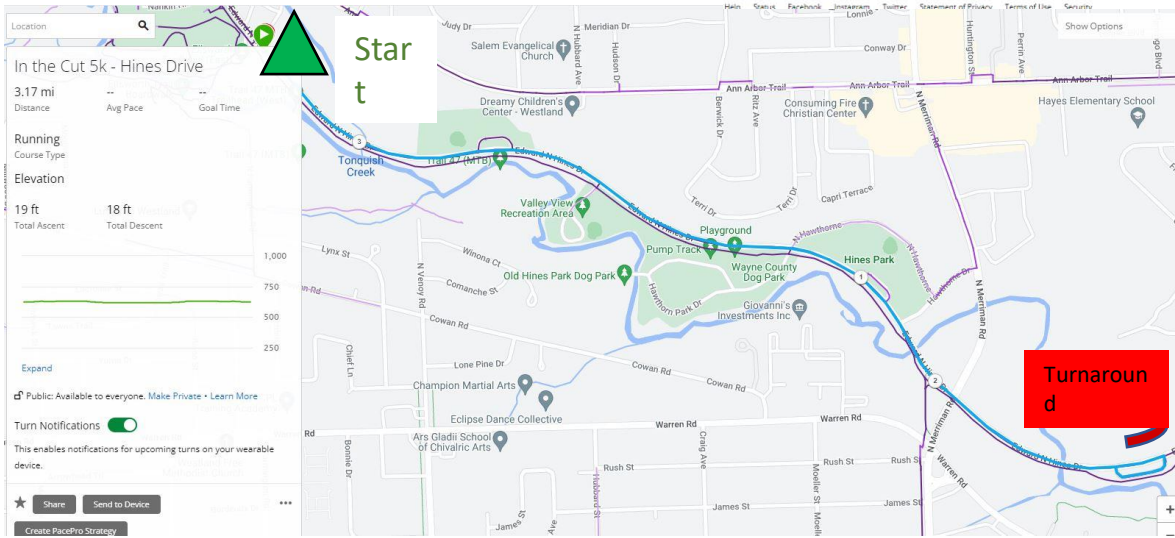

2022 - Course